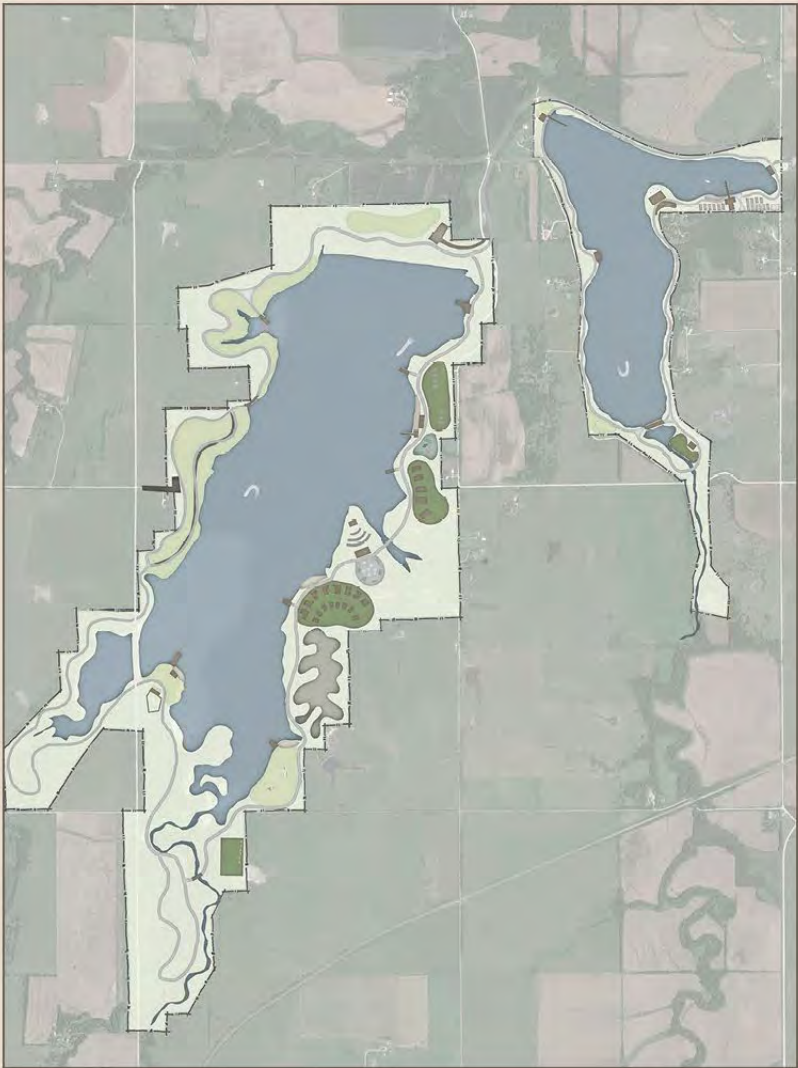

CONCEPTUAL DESIGN #2