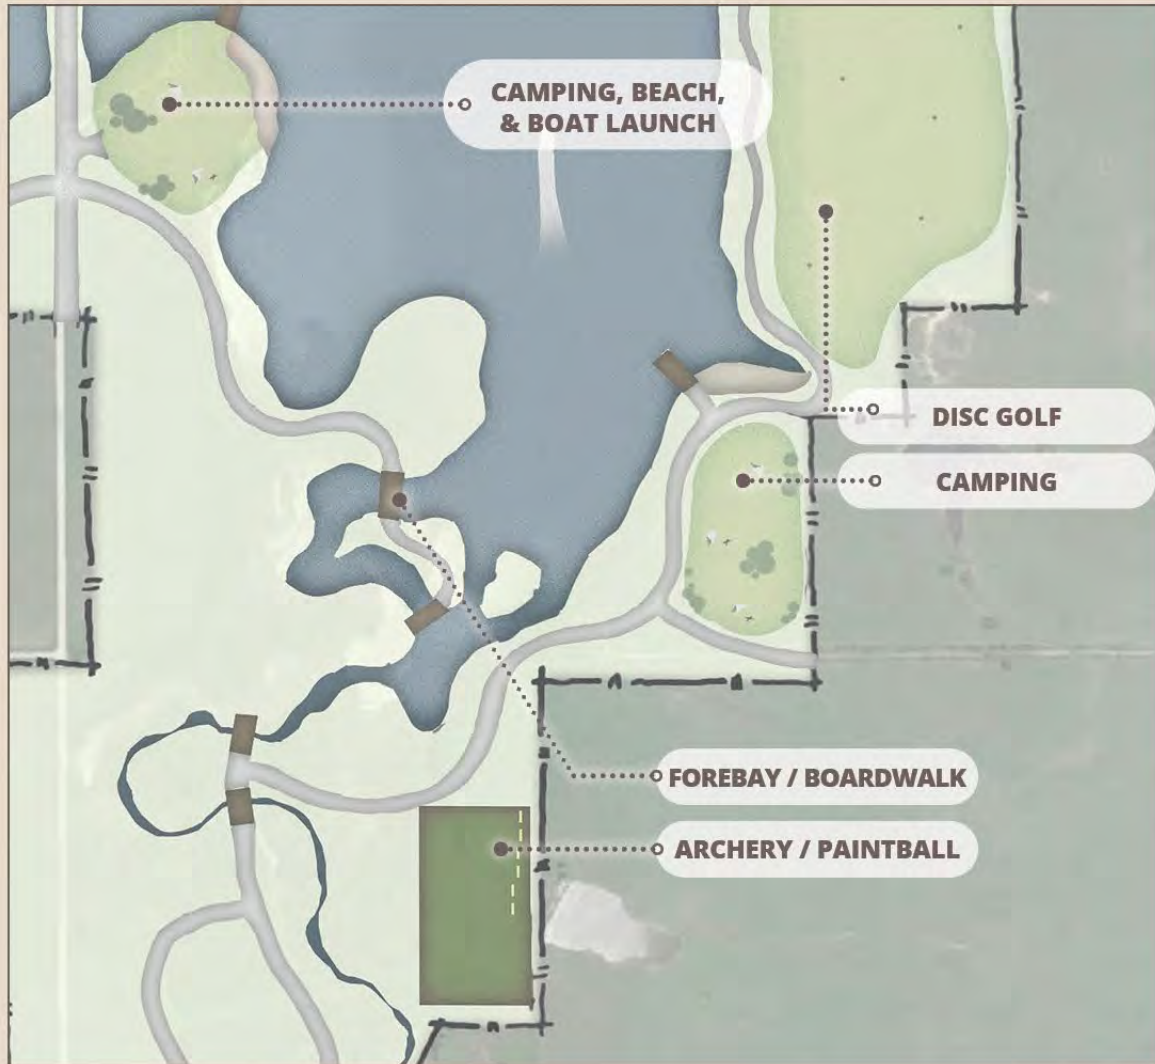

ZONE D | CONCEPT #1

Paintball