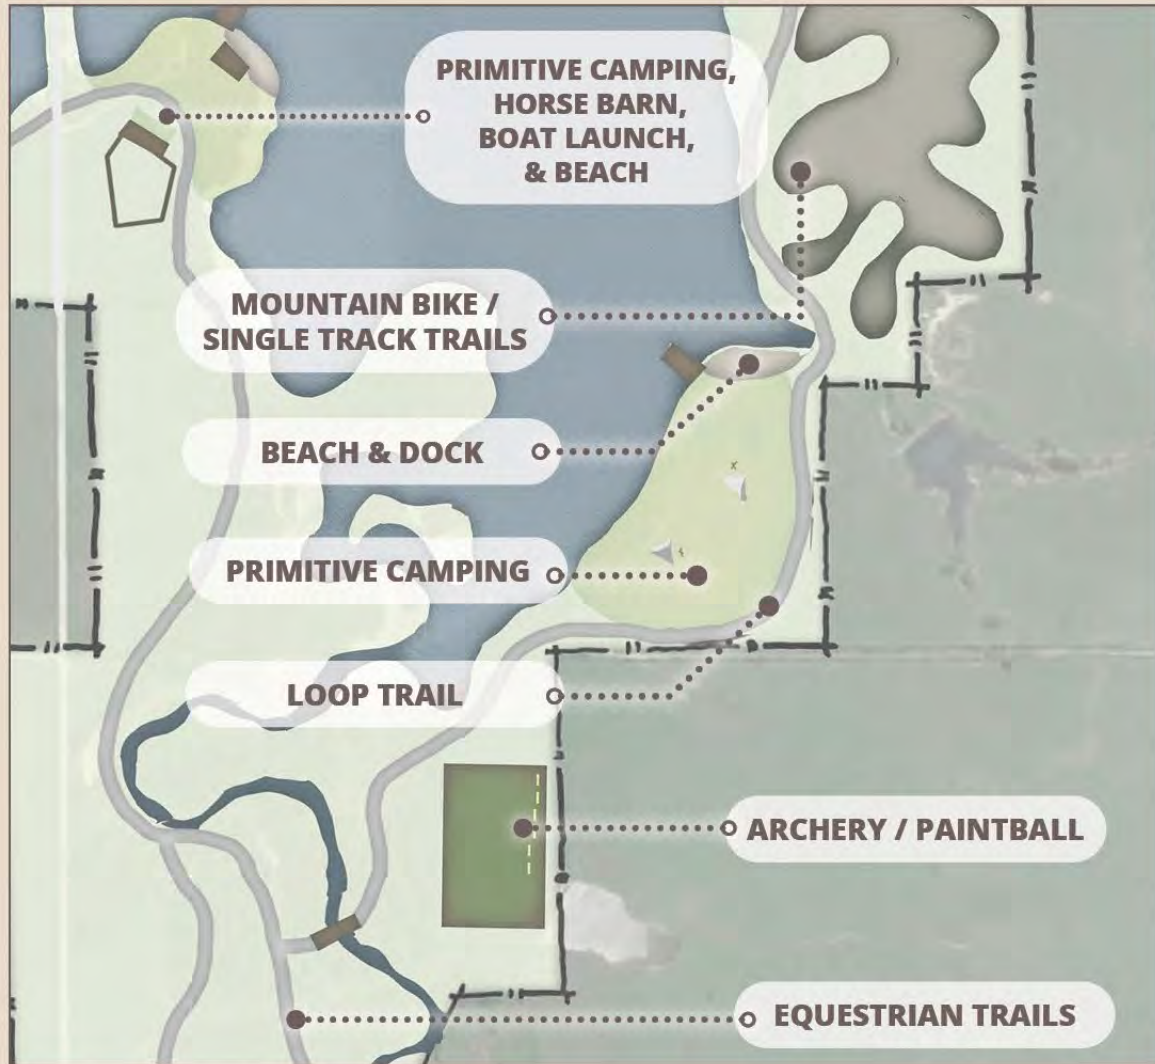

Pavilion Firepit

ZONE B | CONCEPT #2

Primitive Camping

Forebay / Boardwalk

Ropes Course

Shelter

Archery (Day Camp)

ZONE C | CONCEPT #2

Food Truck Plaza

Mountain Bike / Single Track Trails

Adventure Playground

RV Camp

2-4 Person Cabins

Amphitheater

Beach with inflatables / Marina with Bathhouse

Events Pavilion

ZONE D | CONCEPT #2

Paintball

Swim Beach

Boat Launch & Dock

Equestrian Trails

Horse Barn

Primitive Camping

Archery

ZONE E | CONCEPT #2

Nature Trails

Water Overlook

Dog Park

Trailhead

Disc Golf