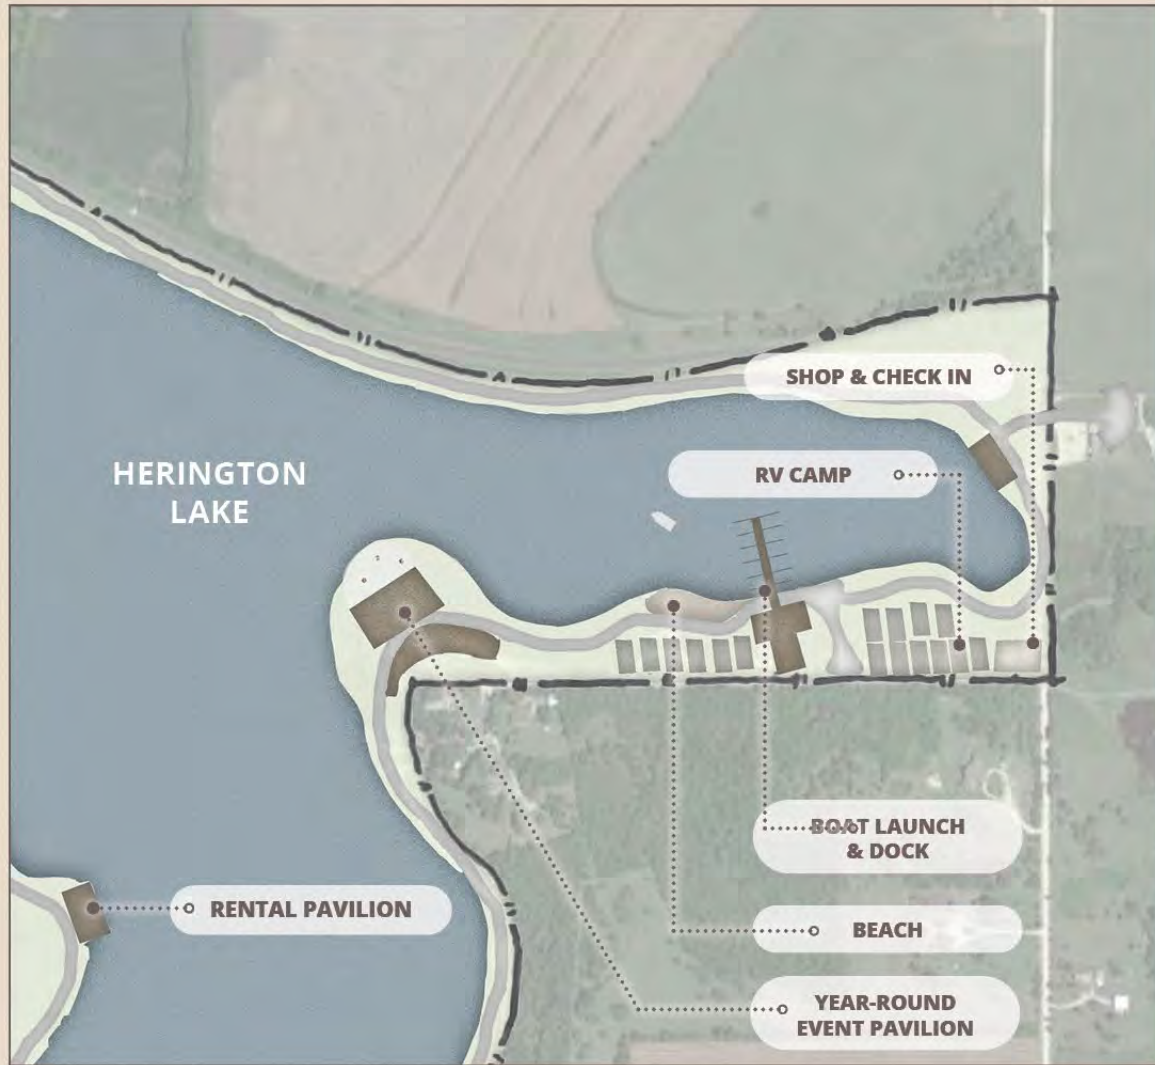

Camping

Archery

ZONE E | CONCEPT #1

Soft Trail Connections

Water Overlook

Dog Park

Trailhead

Mountain Bike / Single Track Trails

CONCEPTUAL DESIGN #2

ZONE A | CONCEPT #2

Soft Trail Connections

Shop, Check-in, & Restrooms

RV Camp

Boat Launch & Dock

Lakeside Pavilion

Year-Round Event Pavilion

Pavilion Firepit

ZONE B | CONCEPT #2

Primitive Camping

Forebay / Boardwalk

Ropes Course

Shelter

Archery (Day Camp)

ZONE C | CONCEPT #2