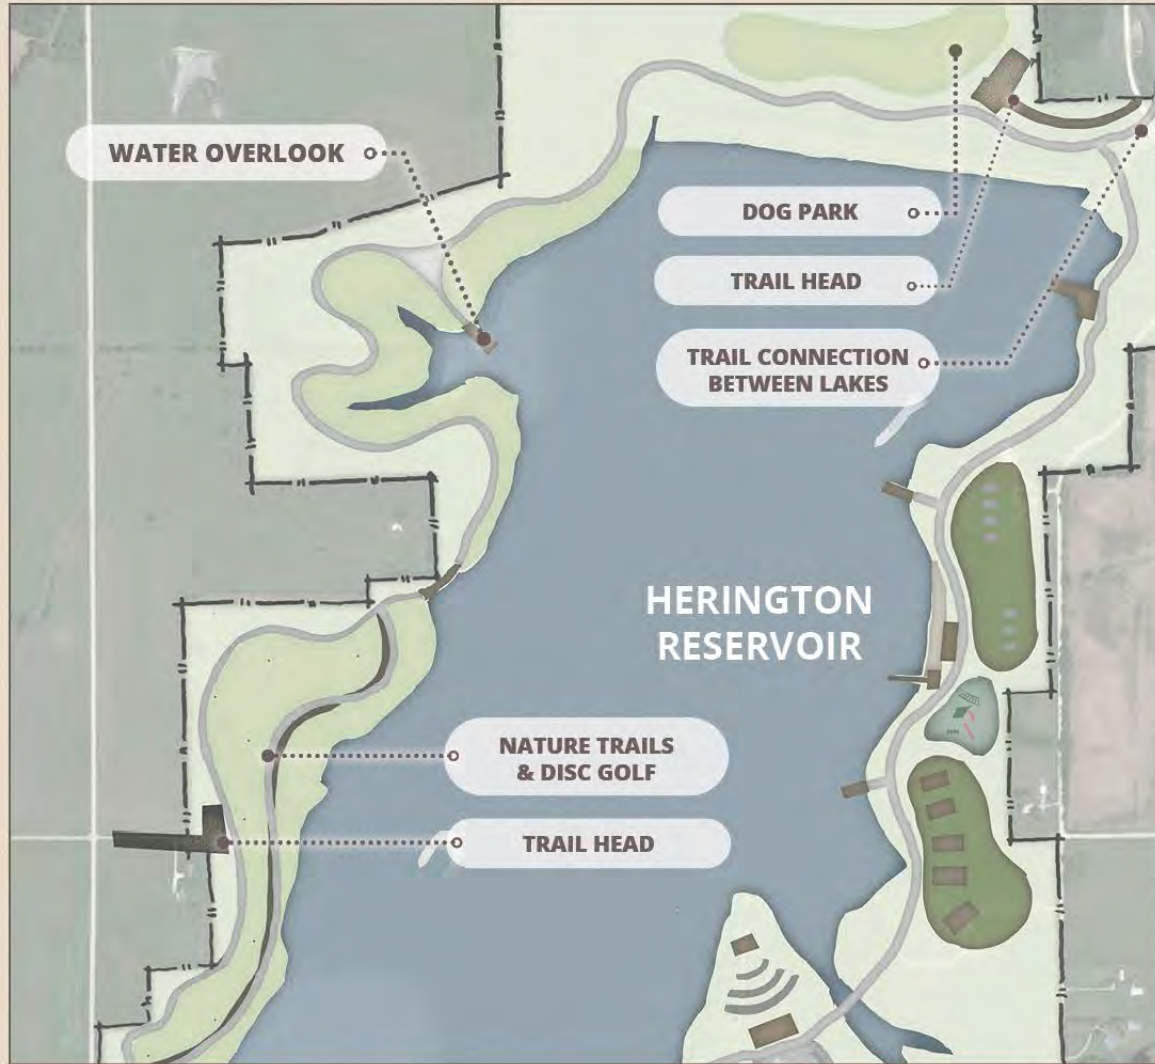

Pavilion Firepit

ZONE B | CONCEPT #2

Primitive Camping

Forebay / Boardwalk

Ropes Course

Shelter

Archery (Day Camp)

ZONE C | CONCEPT #2

ZONE D | CONCEPT #2

Paintball

Swim Beach

Boat Launch & Dock

Equestrian Trails

Horse Barn

Primitive Camping

Archery

ZONE E | CONCEPT #2

Nature Trails

Water Overlook

Dog Park

Trailhead

Disc Golf